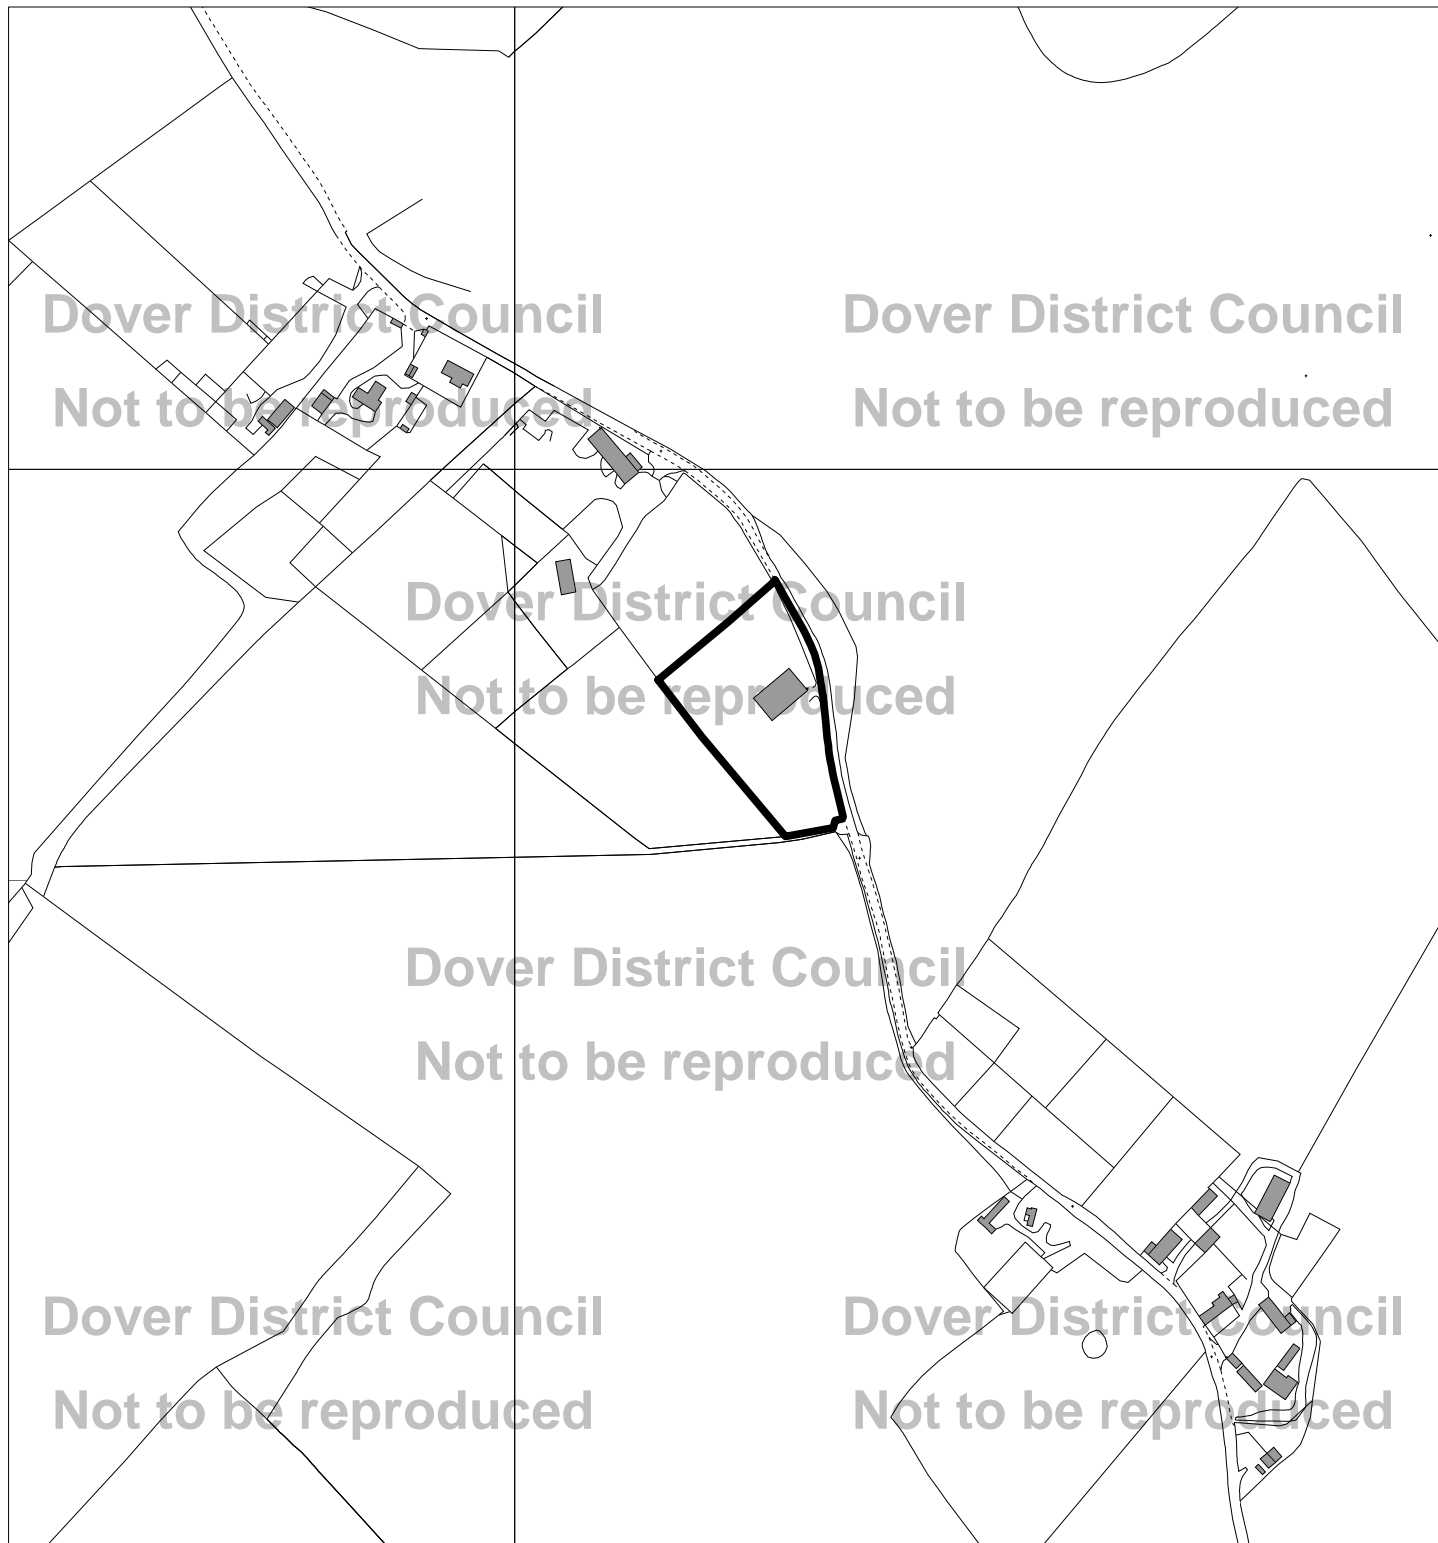

This plan has been produced for Planning Committee purposes only. No further copies may be made.

Not to scale

This map is reproduced from Ordnance Survey material with the permission of Ordnance Survey on behalf of the Controller of Her Majesty's Stationery Office © Crown copyright. Unauthorised reproduction infringes Crown copyright and may lead to prosecution or civil proceedings.

Dover District Council Licence Number 100019780
published 2016

Note: This plan is provided for purposes of site identification only.

Application: DOV/16/00564

The Winding House

Singledge Lane

Coldred

TR28134686